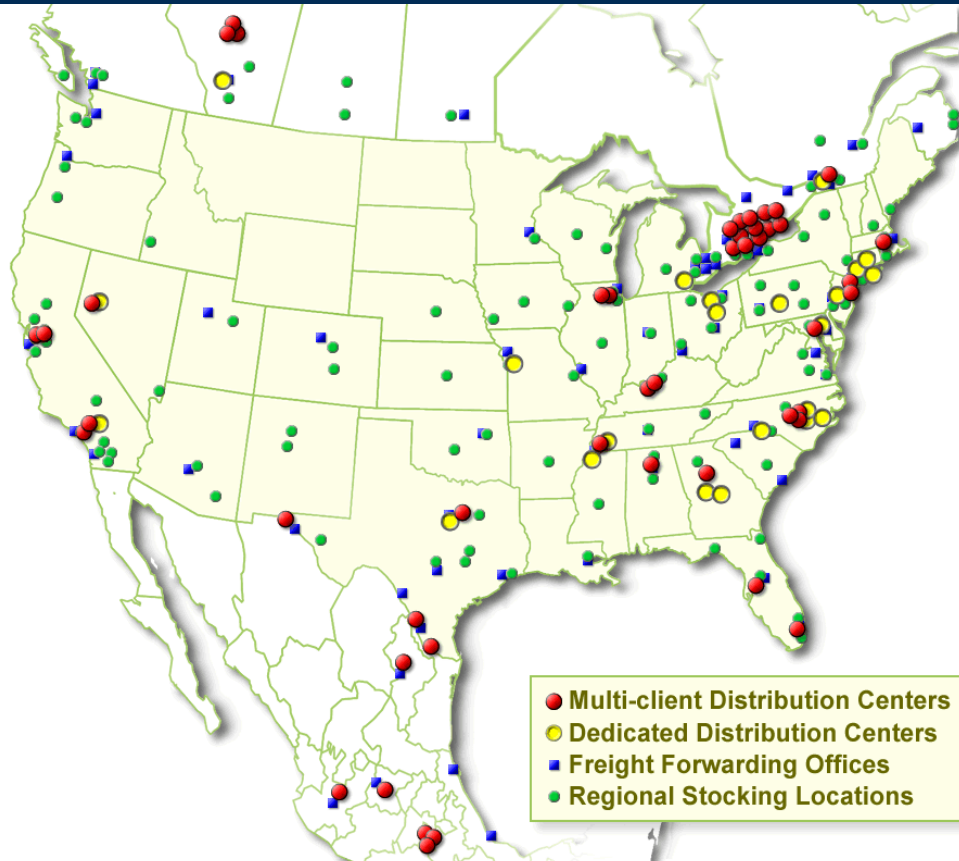

Kuehne + Nagel's North American Logistics Network

United States (multi-client DCs)		
888-856-8726		
State	Metro	Location
California	Los Angeles	Cerritos, CA
California	San Francisco	Hayward, CA
California	Los Angeles	Rialto, CA
Florida	Central: Orlando, Tampa	Plant City, FL
Florida	Miami	Miami, FL
Georgia	Atlanta	Atlanta, GA
Illinois	Chicago	Alsip, IL
Kentucky	Louisville	Louisville, KY
Maryland	Baltimore	Baltimore, MD
Massachusetts	Boston	Franklin, MA
Mississippi	Memphis (TN)	Southaven, MS
Nevada	Reno	Reno, NV
New Jersey	New York City	Cranbury, NJ
North Carolina	Raleigh / Durham	Research Triangle, NC
Ohio	Columbus	Grove City, OH
Ohio	Cleveland, Toledo, Detroit	Sheffield, OH
Pennsylvania	Harrisburg	Carlisle, PA
Tennessee	Memphis	Memphis, TN
Texas	Dallas, Fort Worth	Dallas / Lewisville, TX

Mexico (multi-client DCs)		
info.mexicocity@kuehne-nagel.com		
State	Metro	Location
Chihuahua	Northern Mexico	Chihuahua
Federal District	Mexico City	Iztapalapa
Federal District	Mexico City	Tultitlan
Federal District	Mexico City	Mexico City Airport
Guanajuato	Central Mexico	Leon
Jalisco	Guadalajara	Airport
Nuevo Leon	Monterrey	Monterrey

Canada (multi-client DCs)		
info.toronto@kuehne-nagel.com		
Province	Metro	Location
Alberta	Calgary	Calgary
Alberta	Edmonton	Edmonton
Quebec	Montreal	Montreal
Ontario	Toronto	Toronto (Mississauga)
Ontario	Toronto	Toronto (Airport)
Ontario	Toronto	Toronto (Brampton)