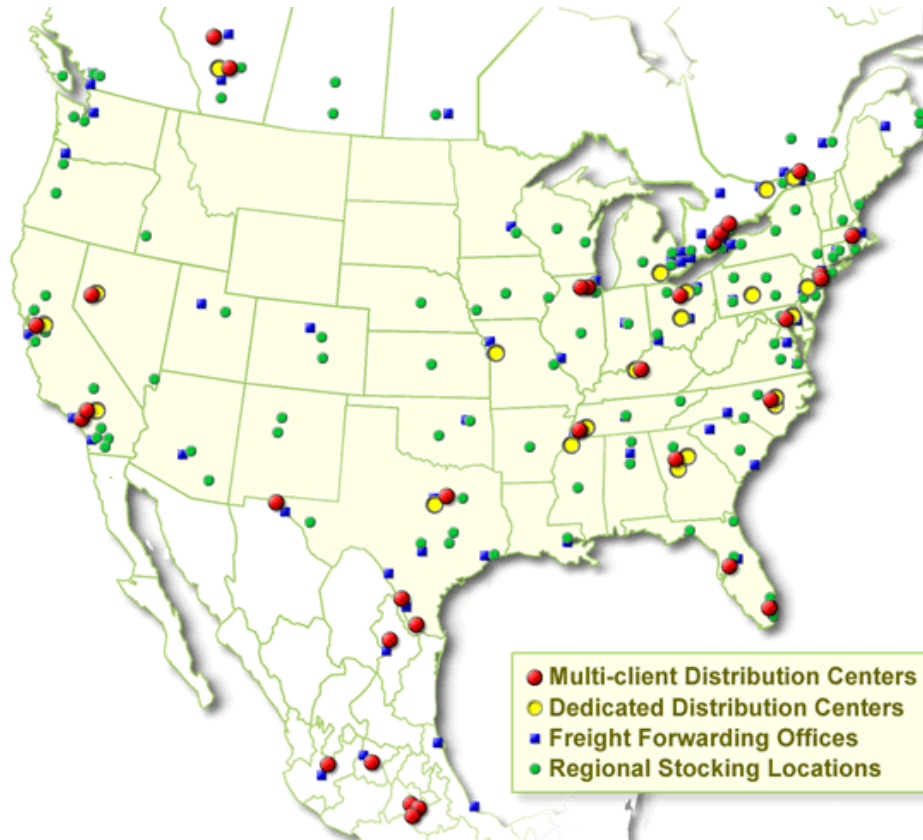

# Kuehne + Nagel's North American Logistics Network

<b>United States</b> (multi-client DCs)		
888-856-8726		
State	Metro	Location
California	Los Angeles	Cerritos, CA
California	San Francisco	Hayward, CA
California	Los Angeles	Rialto, CA
Florida	Central: Orlando, Tampa	Plant City, FL
Florida	Miami	Miami, FL
Georgia	Atlanta	Atlanta, GA
Illinois	Chicago	Alsip, IL
Kentucky	Louisville	Louisville, KY
Maryland	Baltimore	Baltimore, MD
Massachusetts	Boston	Franklin, MA
Mississippi	Memphis (TN)	Southaven, MS
Nevada	Reno	Reno, NV
New Jersey	New York City	Cranbury, NJ
North Carolina	Raleigh / Durham	Research Triangle, NC
Ohio	Columbus	Grove City, OH
Ohio	Cleveland, Toledo, Detroit	Sheffield, OH
Pennsylvania	Harrisburg	Carlisle, PA
Tennessee	Memphis	Memphis, TN
Texas	Dallas, Fort Worth	Dallas / Lewisville, TX

<b>Mexico</b> (multi-client DCs)		
info.mexicocity@kuehne-nagel.com		
State	Metro	Location
Chihuahua	Northern Mexico	Chihuahua
Federal District	Mexico City	Iztapalapa
Federal District	Mexico City	Tultitlan
Federal District	Mexico City	Mexico City Airport
Guanajuato	Central Mexico	Leon
Jalisco	Guadalajara	Airport
Nuevo Leon	Monterrey	Monterrey

<b>Canada</b> (multi-client DCs)		
info.toronto@kuehne-nagel.com		
Province	Metro	Location
Alberta	Calgary	Calgary
Alberta	Edmonton	Edmonton
Quebec	Montreal	Montreal
Ontario	Toronto	Toronto (Mississauga)
Ontario	Toronto	Toronto (Airport)
Ontario	Toronto	Toronto (Brampton)